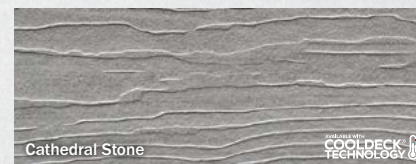

© 2018 MoistureShield® is part of the Architectural Products Group of Oldcastle